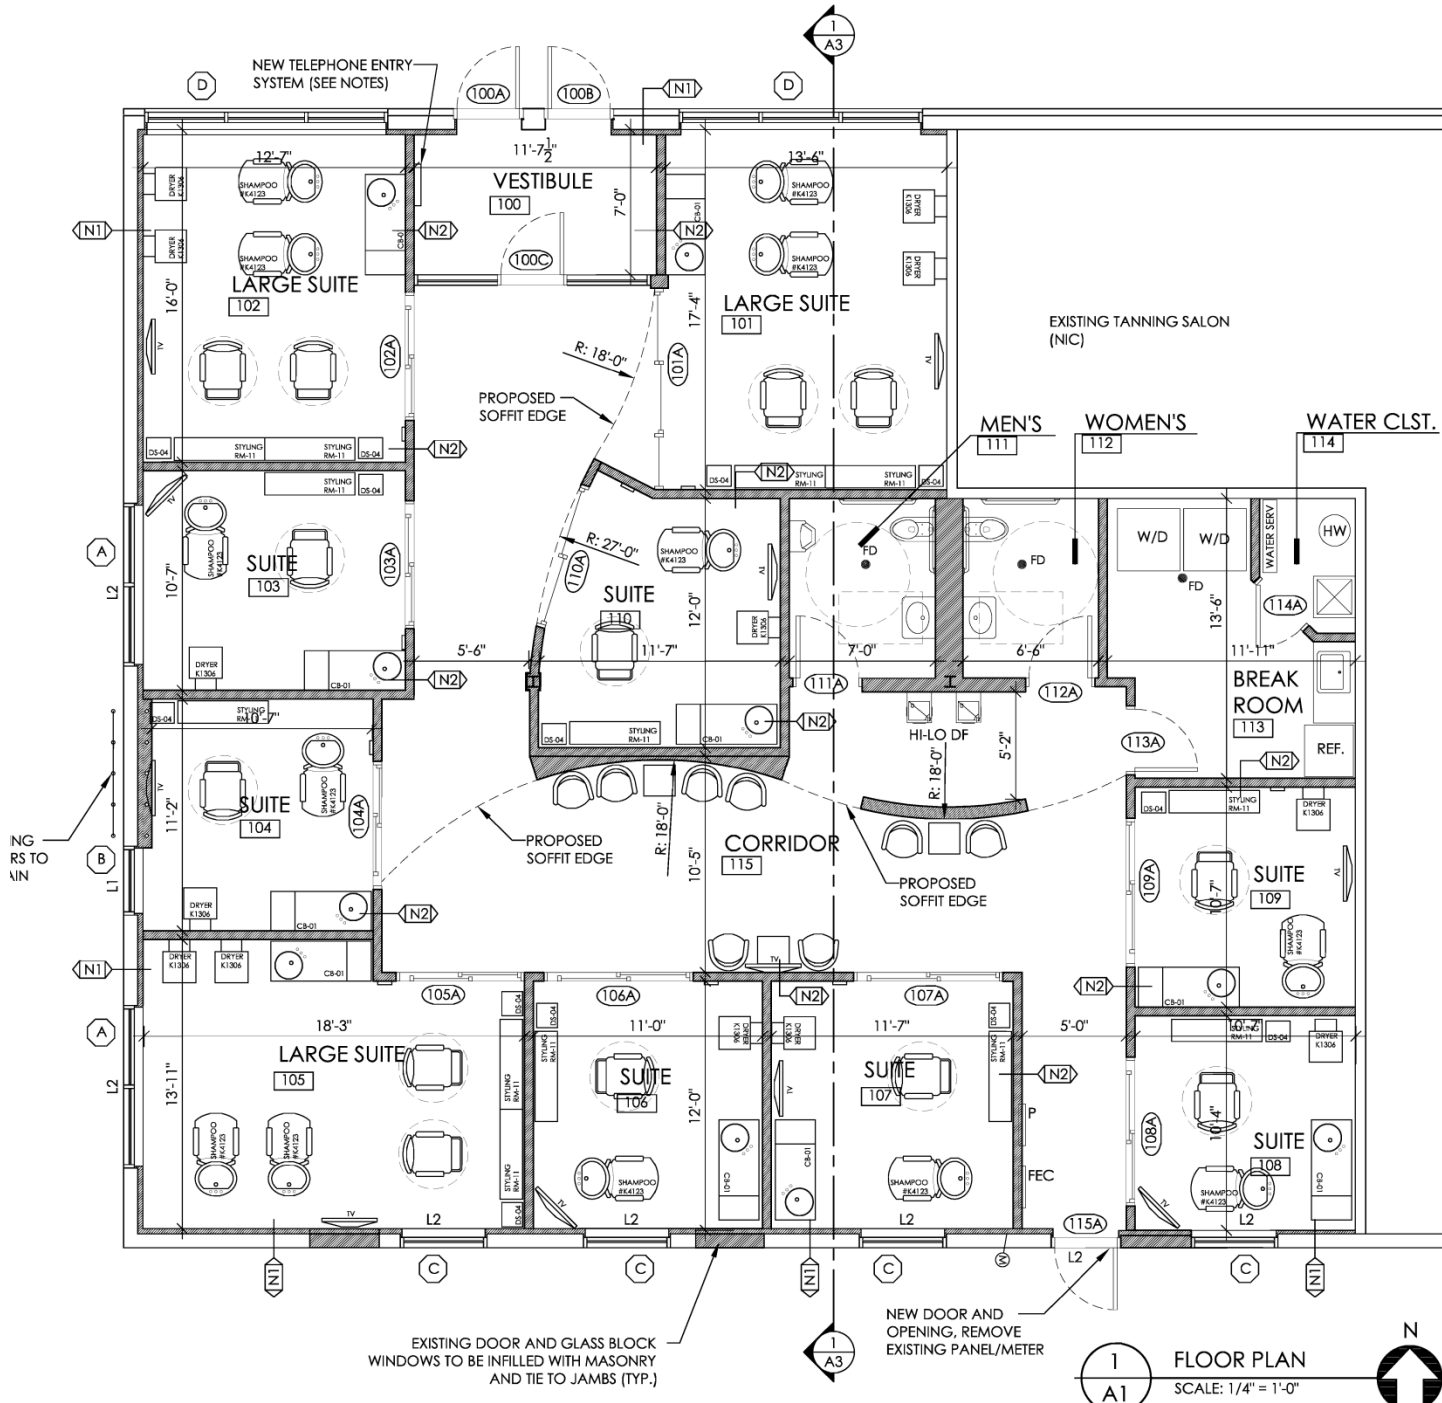

VISIONS.

1 A1 FLOOR PLAN SCALE: 1/4" = 1'-0"